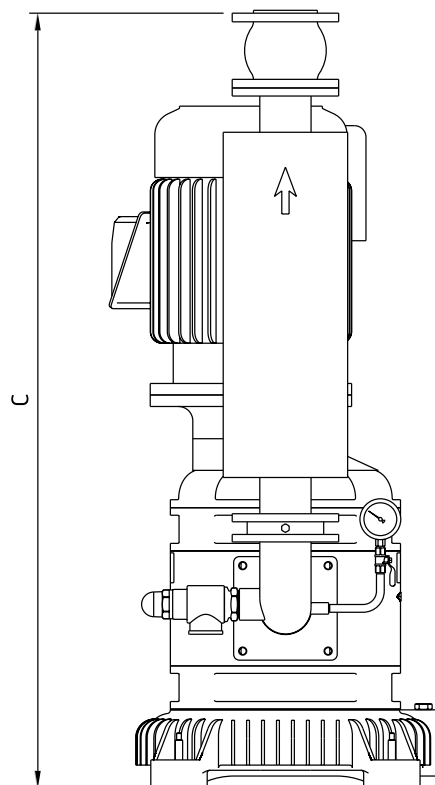

MPVB Root's blower

BLOWERS

Installation dimensions:

Type	A	B	C
MPVB 40	590	345	830
MPVB 50	670	420	1039
MPVB 65	727	450	1055
MPVB 75	824	465	1250
MPVB 80	824	465	1295
MPVB 90	884	533	1408
MPVB 100	952	580	1438
MPVB 125	1070	580	2006
MPVB 150	1266	703	2045
MPVB 160	1278	703	2111

Detailed technical drawing in electronic version (.dwg) with dimensions upon request...