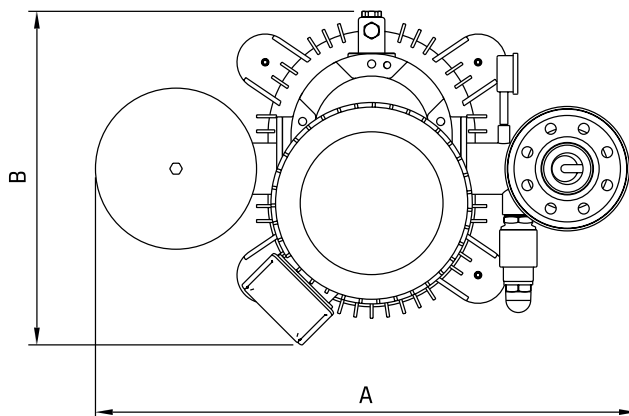

MPVB Root's blower

BLOWERS

Installation dimensions:

Type	A	B	C
MPVB 40	590	345	830
MPVB 50	670	420	1039
MPVB 65	727	450	1055
MPVB 75	824	465	1250
MPVB 80	824	465	1295
MPVB 90	884	533	1408
MPVB 100	952	580	1438
MPVB 125	1070	580	2006
MPVB 150	1266	703	2045
MPVB 160	1278	703	2111

Detailed technical drawing in electronic version (.dwg) with dimensions upon request...