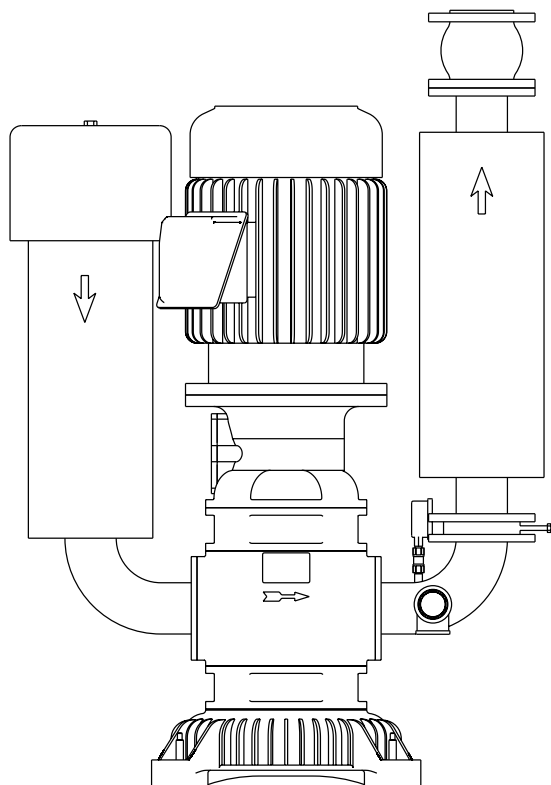

MPVB Root's blower

BLOWERS

Installation dimensions:

Type	A	B	C
MPVB 40	590	345	830
MPVB 50	670	420	1039
MPVB 65	727	450	1055
MPVB 75	824	465	1250
MPVB 80	824	465	1295
MPVB 90	884	533	1408
MPVB 100	952	580	1438
MPVB 125	1070	580	2006
MPVB 150	1266	703	2045
MPVB 160	1278	703	2111

Detailed technical drawing in electronic version (.dwg) with dimensions upon request...